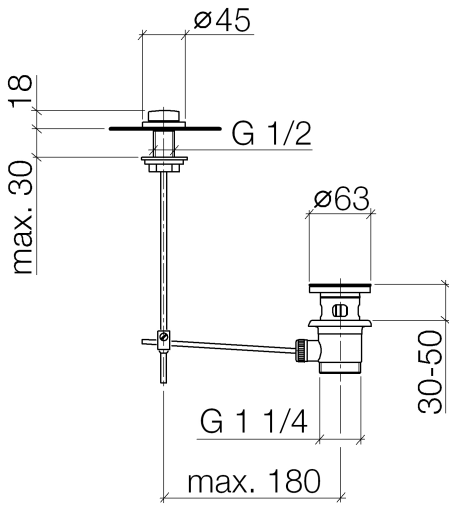

**Basin Waste with knob for deck mounting 1 1/4" - Brushed Champagne (22kt Gold)**

IMO

10 200 970

Fits: IMO, LULU, MADISON, MEM, TARA, CL.1, LISSÉ, VAIA, META, CYO

	Brushed Champagne (22kt Gold)	10 200 970-46
	Chrome	10 200 970-00
	Brushed Platinum	10 200 970-06
	Platinum	10 200 970-08
	Durabress (23kt Gold)	10 200 970-09
	Dark Chrome	10 200 970-19
	Light Gold	10 200 970-26
	Brushed Light Gold	10 200 970-27
	Brushed Durabress (23kt Gold)	10 200 970-28
	Matte Black	10 200 970-33
	Brushed Bronze	10 200 970-42
	Champagne (22kt Gold)	10 200 970-47
	Brushed Chrome	10 200 970-93
	Brushed Dark Platinum	10 200 970-99

Basin Waste with knob for deck mounting 1 1/4" - Brushed Champagne (22kt Gold)

---

IMO

10 200 970

Only suitable for basins with an overflow.

Basin Waste with knob for deck mounting 1 1/4" - Brushed Champagne (22kt Gold)

IMO

10 200 970

**Basin Waste with knob for deck mounting 1 1/4" - Brushed Champagne (22kt Gold)**

IMO

10 200 970

Parts for other finishes can be found here: [Chrome](#)

**Spare parts list**

No.	Item Number	Name	Quantity used	Delivery time
1	09 21 33 001-46	handle	1	30
2	09 14 10 007 90	seal	2	2
3	09 31 09 004-46	pull-rod	1	30
4	09 18 40 022-46	sleeve	1	30
5	09 14 10 095 90	seal	1	2
6	09 14 05 012 90	seal	1	2
7	09 14 40 001 90	seal	1	60
8	09 23 10 010 90	nut	1	2
9	90 11 01 001 00-46	pop-up waste	1	30